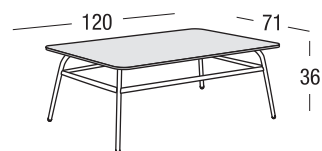

Article: 9746 | Collection: Portofino

Design: Studio Balluto Associati
Product: Coffee table
Sizes: cm 120x71x36h (47"x28"x14"h)

FEATURES

Frame: Aluminum
Polyester powder coating

Top: HPL (high pressure laminate)

Glides: Nylon PA 6

Finishing: Terra

Net weight unit  20

Gross weight unit  25

Unit per package 1

Package sizes  cm 124x75x40h

Package volume m³ 0,37

FINISHING